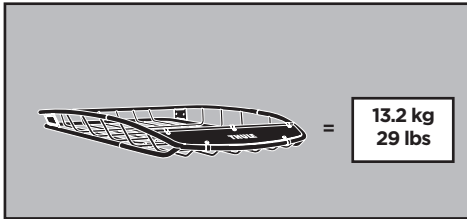

Thule Canyon XT 859XT

› Instructions

Carrier Basket

CITY CRASH
Complies with ISO norm

THULE WingBar/
AeroBlade

THULE AeroBar/
Rapid Aero

THULE SlideBar

THULE ProBar

THULE SquareBar

6a

 x4
  Ø12
 x4

Max 1/2" / 12 mm

Max 7/8" / 22 mm

**6b**

 x4
 x4
 x4
 Ø12
 x8
 x8

Max 3 1/2" / 90 mm