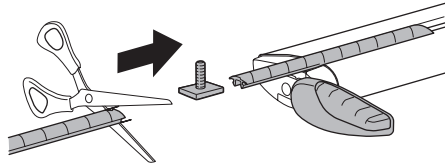

Thule Canyon XT 859XT

› Instructions

Carrier Basket

CITY CRASH
Complies with ISO norm

THULE WingBar/
AeroBlade

THULE AeroBar/
Rapid Aero

THULE SlideBar

THULE ProBar

THULE SquareBar

6a

 x4
  Ø12
 x4

Max 1/2" / 12 mm

Max 7/8" / 22 mm

**6b**

 x4
 x4
 x4
 Ø12
 x8
 x8

Max 3 1/2" / 90 mm

1 5/8" / 40 mm

Min 5/8" / 15 mm
Max 1" / 25 mm

Max 3 1/2" / 90 mm

2" / 50 mm

Min 1" / 25 mm
Max 1 3/8" / 35 mm

Max 3 1/2" / 90 mm

2 3/8" / 60 mm

Min 1 3/8" / 35 mm
Max 1 3/4" / 45 mm