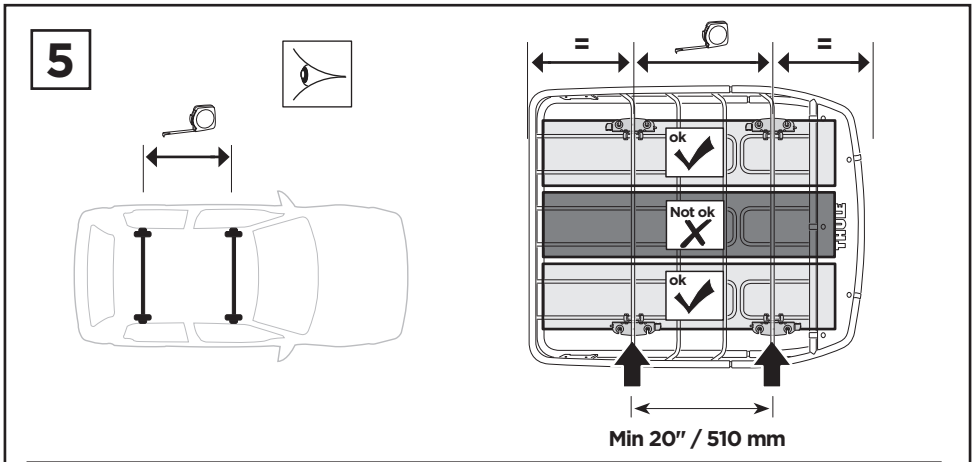

Thule Canyon XT 859XT

› Instructions

Carrier Basket

CITY CRASH
Complies with ISO norm

THULE WingBar/
AeroBlade

THULE AeroBar/
Rapid Aero

THULE SlideBar

THULE ProBar

THULE SquareBar

6a

 x4
  Ø12
 x4

Max 1/2" / 12 mm

Max 7/8" / 22 mm

**6b**

 x4
 x4
 x4
 Ø12
 x8
 x8

Max 3 1/2" / 90 mm