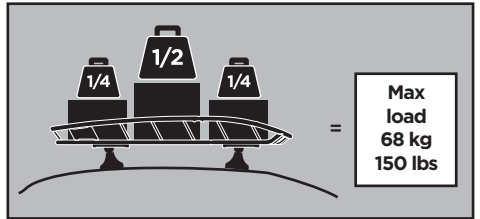

Thule Canyon XT 859XT

› Instructions

Carrier Basket

CITY CRASH
Complies with ISO norm

THULE WingBar/
AeroBlade

THULE AeroBar/
Rapid Aero

THULE SlideBar

THULE ProBar

THULE SquareBar

6a

 x4
  Ø12
 x4

Max 1/2" / 12 mm

Max 7/8" / 22 mm

**6b**

 x4
 x4
 x4
 Ø12
 x8
 x8

Max 3 1/2" / 90 mm