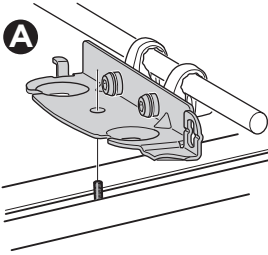

THULE SquareBar

6a

 x4
  Ø12
 x4

Max 1/2" / 12 mm

Max 7/8" / 22 mm

**6b**

 x4
 x4
 x4
 Ø12
 x8
 x8

Max 3 1/2" / 90 mm

1 5/8" / 40 mm

Min 5/8" / 15 mm
Max 1" / 25 mm

Max 3 1/2" / 90 mm

2" / 50 mm

Min 1" / 25 mm
Max 1 3/8" / 35 mm

Max 3 1/2" / 90 mm

2 3/8" / 60 mm

Min 1 3/8" / 35 mm
Max 1 3/4" / 45 mm