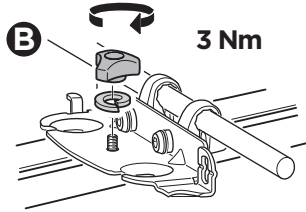

THULE SquareBar

6a

 x4
  Ø12
 x4

Max 1/2" / 12 mm

Max 7/8" / 22 mm

**6b**

 x4
 x4
 x4
 Ø12
 x8
 x8

Max 3 1/2" / 90 mm

1 5/8" / 40 mm

Min 5/8" / 15 mm
Max 1" / 25 mm

Max 3 1/2" / 90 mm

2" / 50 mm

Min 1" / 25 mm
Max 1 3/8" / 35 mm

Max 3 1/2" / 90 mm

2 3/8" / 60 mm

Min 1 3/8" / 35 mm
Max 1 3/4" / 45 mm