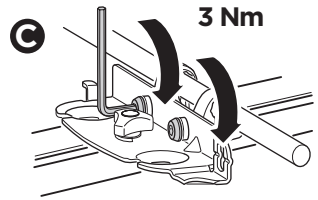

THULE SquareBar

6a

 x4
  Ø12
 x4

Max 1/2" / 12 mm

Max 7/8" / 22 mm

**6b**

 x4
 x4
 x4
 Ø12
 x8
 x8

Max 3 1/2" / 90 mm

1 5/8" / 40 mm

Min 5/8" / 15 mm
Max 1" / 25 mm

Max 3 1/2" / 90 mm

2" / 50 mm

Min 1" / 25 mm
Max 1 3/8" / 35 mm

Max 3 1/2" / 90 mm

2 3/8" / 60 mm

Min 1 3/8" / 35 mm
Max 1 3/4" / 45 mm