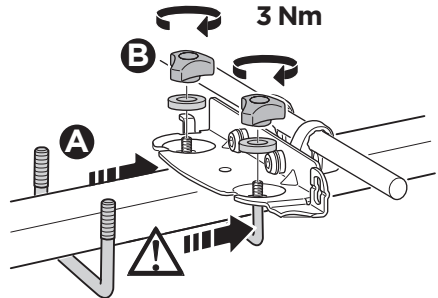

THULE SquareBar

6a

 x4
  Ø12
 x4

Max 1/2" / 12 mm

Max 7/8" / 22 mm

**6b**

 x4
 x4
 x4
 Ø12
 x8
 x8

Max 3 1/2" / 90 mm

1 5/8" / 40 mm

Min 5/8" / 15 mm
Max 1" / 25 mm

Max 3 1/2" / 90 mm

2" / 50 mm

Min 1" / 25 mm
Max 1 3/8" / 35 mm

Max 3 1/2" / 90 mm

2 3/8" / 60 mm

Min 1 3/8" / 35 mm
Max 1 3/4" / 45 mm