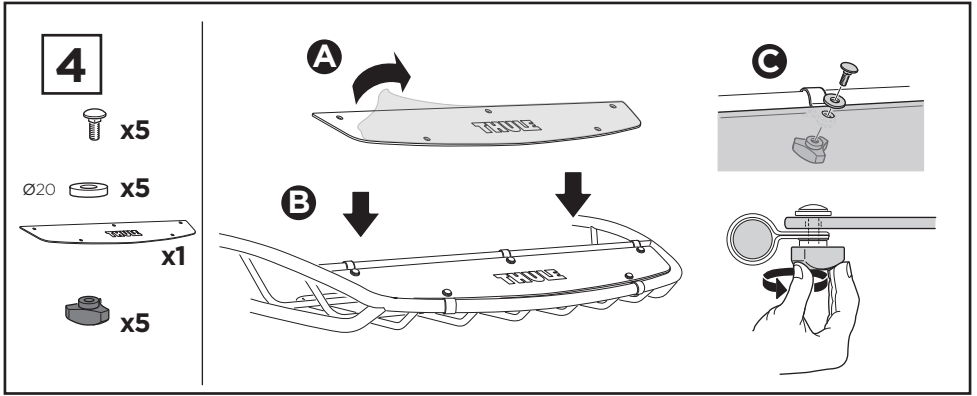

Thule Canyon XT 859XT

› Instructions

Carrier Basket

CITY CRASH
Complies with ISO norm

THULE WingBar/
AeroBlade

THULE AeroBar/
Rapid Aero

THULE SlideBar

THULE ProBar

THULE SquareBar

6a

 x4
  Ø12
 x4

Max 1/2" / 12 mm

Max 7/8" / 22 mm

**6b**

 x4
 x4
 x4
 Ø12
 x8
 x8

Max 3 1/2" / 90 mm