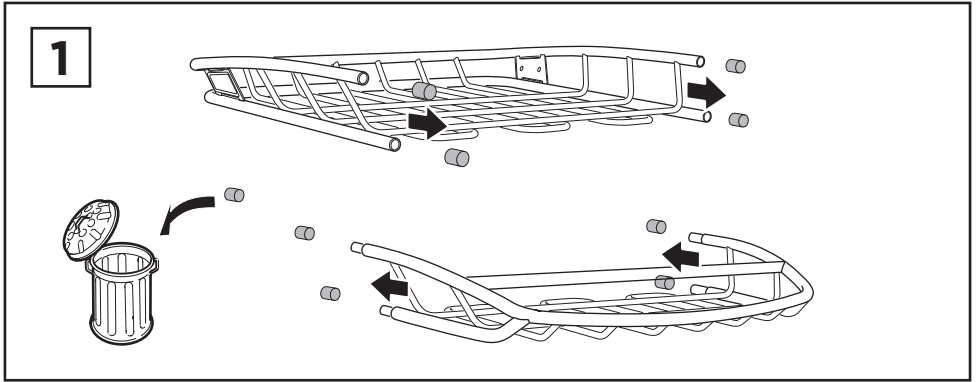

Thule Canyon XT 859XT

› Instructions

Carrier Basket

CITY CRASH
Complies with ISO norm

THULE WingBar/
AeroBlade

THULE AeroBar/
Rapid Aero

THULE SlideBar

THULE ProBar

THULE SquareBar

6a

 x4
  Ø12
 x4

Max 1/2" / 12 mm

Max 7/8" / 22 mm

**6b**

 x4
 x4
 x4
 Ø12
 x8
 x8

Max 3 1/2" / 90 mm