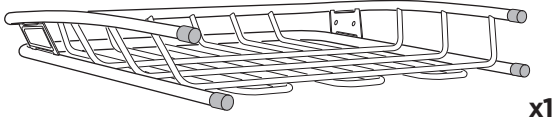

Thule Canyon XT 859XT

› Instructions

Carrier Basket

CITY CRASH
Complies with ISO norm

THULE WingBar/
AeroBlade

THULE AeroBar/
Rapid Aero

THULE SlideBar

THULE ProBar

THULE SquareBar

6a

 x4
  Ø12
 x4

Max 1/2" / 12 mm

Max 7/8" / 22 mm

**6b**

 x4
 x4
 x4
 Ø12
 x8
 x8

Max 3 1/2" / 90 mm

1 5/8" / 40 mm

Min 5/8" / 15 mm
Max 1" / 25 mm

Max 3 1/2" / 90 mm

2" / 50 mm

Min 1" / 25 mm
Max 1 3/8" / 35 mm

Max 3 1/2" / 90 mm

2 3/8" / 60 mm

Min 1 3/8" / 35 mm
Max 1 3/4" / 45 mm