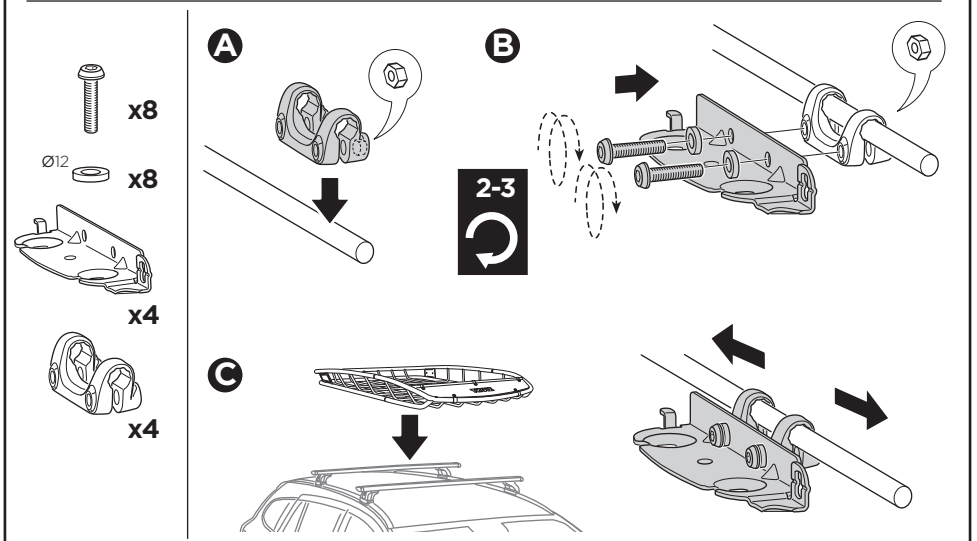

Thule Canyon XT 859XT

› Instructions

Carrier Basket

CITY CRASH
Complies with ISO norm

THULE WingBar/
AeroBlade

THULE AeroBar/
Rapid Aero

THULE SlideBar

THULE ProBar

THULE SquareBar

6a

 x4
  Ø12
 x4

Max 1/2" / 12 mm

Max 7/8" / 22 mm

**6b**

 x4
 x4
 x4
 Ø12
 x8
 x8

Max 3 1/2" / 90 mm

1 5/8" / 40 mm

Min 5/8" / 15 mm
Max 1" / 25 mm

Max 3 1/2" / 90 mm

2" / 50 mm

Min 1" / 25 mm
Max 1 3/8" / 35 mm

Max 3 1/2" / 90 mm

2 3/8" / 60 mm

Min 1 3/8" / 35 mm
Max 1 3/4" / 45 mm