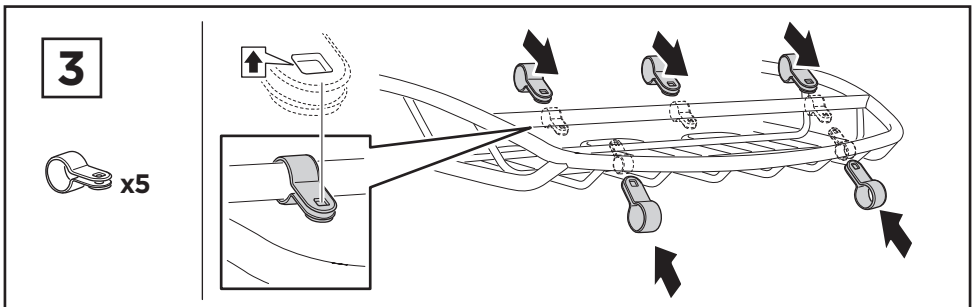

Thule Canyon XT 859XT

› Instructions

Carrier Basket

CITY CRASH
Complies with ISO norm

THULE WingBar/
AeroBlade

THULE AeroBar/
Rapid Aero

THULE SlideBar

THULE ProBar

THULE SquareBar

6a

 x4
  Ø12
 x4

Max 1/2" / 12 mm

Max 7/8" / 22 mm

**6b**

 x4
 x4
 x4
 Ø12
 x8
 x8

Max 3 1/2" / 90 mm