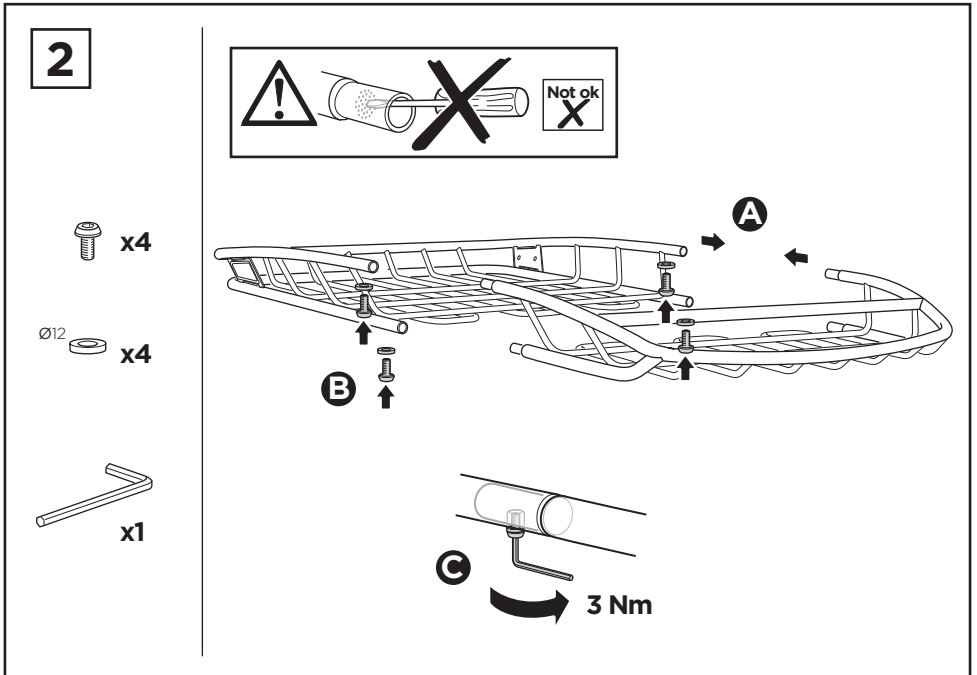

Thule Canyon XT 859XT

› Instructions

Carrier Basket

CITY CRASH
Complies with ISO norm

THULE WingBar/
AeroBlade

THULE AeroBar/
Rapid Aero

THULE SlideBar

THULE ProBar

THULE SquareBar

6a

 x4
  Ø12
 x4

Max 1/2" / 12 mm

Max 7/8" / 22 mm

**6b**

 x4
 x4
 x4
 Ø12
 x8
 x8

Max 3 1/2" / 90 mm

1 5/8" / 40 mm

Min 5/8" / 15 mm
Max 1" / 25 mm

Max 3 1/2" / 90 mm

2" / 50 mm

Min 1" / 25 mm
Max 1 3/8" / 35 mm

Max 3 1/2" / 90 mm

2 3/8" / 60 mm

Min 1 3/8" / 35 mm
Max 1 3/4" / 45 mm