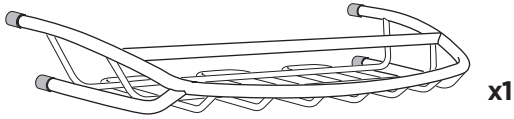

Thule Canyon XT 859XT

› Instructions

Carrier Basket

CITY CRASH
Complies with ISO norm

THULE WingBar/
AeroBlade

THULE AeroBar/
Rapid Aero

THULE SlideBar

THULE ProBar

THULE SquareBar

6a

 x4
  Ø12
 x4

Max 1/2" / 12 mm

Max 7/8" / 22 mm

**6b**

 x4
 x4
 x4
 Ø12
 x8
 x8

Max 3 1/2" / 90 mm

1 5/8" / 40 mm

Min 5/8" / 15 mm
Max 1" / 25 mm

Max 3 1/2" / 90 mm

2" / 50 mm

Min 1" / 25 mm
Max 1 3/8" / 35 mm

Max 3 1/2" / 90 mm

2 3/8" / 60 mm

Min 1 3/8" / 35 mm
Max 1 3/4" / 45 mm